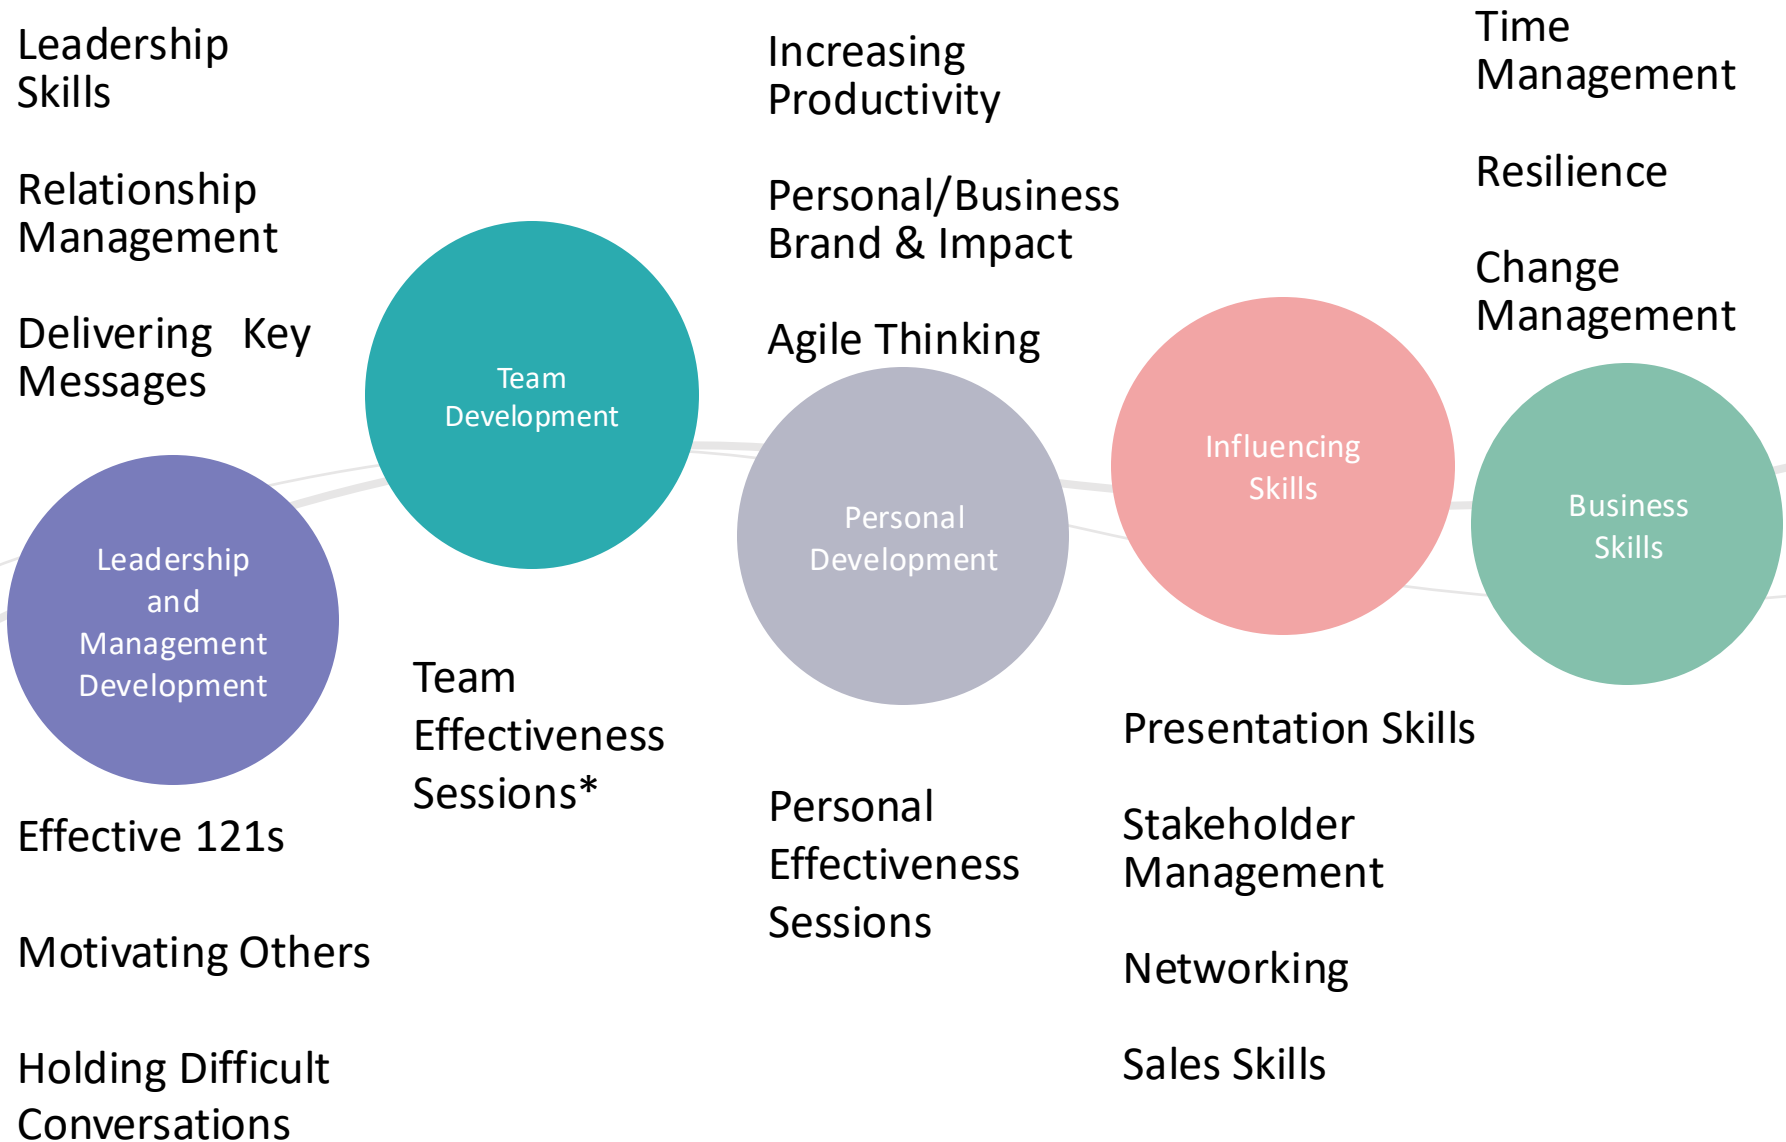

Fairway Virtual Modules

Working with you to support flexible learning

Virtual Modules Available

Continuing the journey... Insights Discovery Based Modules

A series of ongoing team development sessions

Virtual Modules (90 minutes)